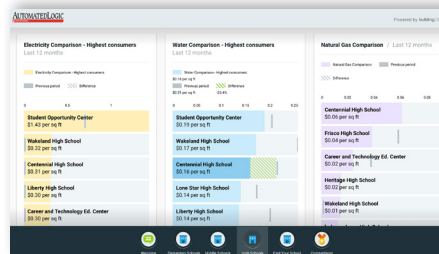

Engage facility occupants in energy reduction efforts with building competition dashboards.